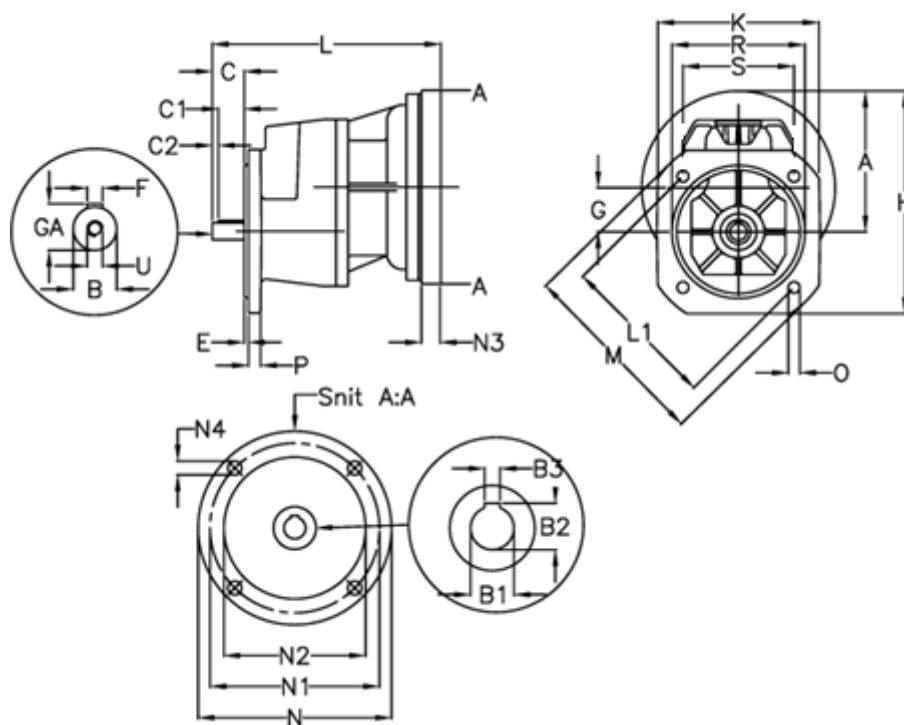

Article number: 40550200312420

Description: Single Stage Helical Gear
S 201-3,1-P63B5

Measures

A = 109.5	E = 3.5	M = 200.0	R = 130
B = 19	F = 6x6x30	N = 140	S = 110
B1 = 11	G = 43.5	N1 = 115	U = M6
B2 = 12.8	GA = 21.5	N2 = 95	
B3 = 4	H = 184.5	N3 = -	
C = 40	K = 150	N4 = M8x19	
C1 = 30	L = 207	O = 11.5	
C2 = 5	L1 = 165.0	P = 10	